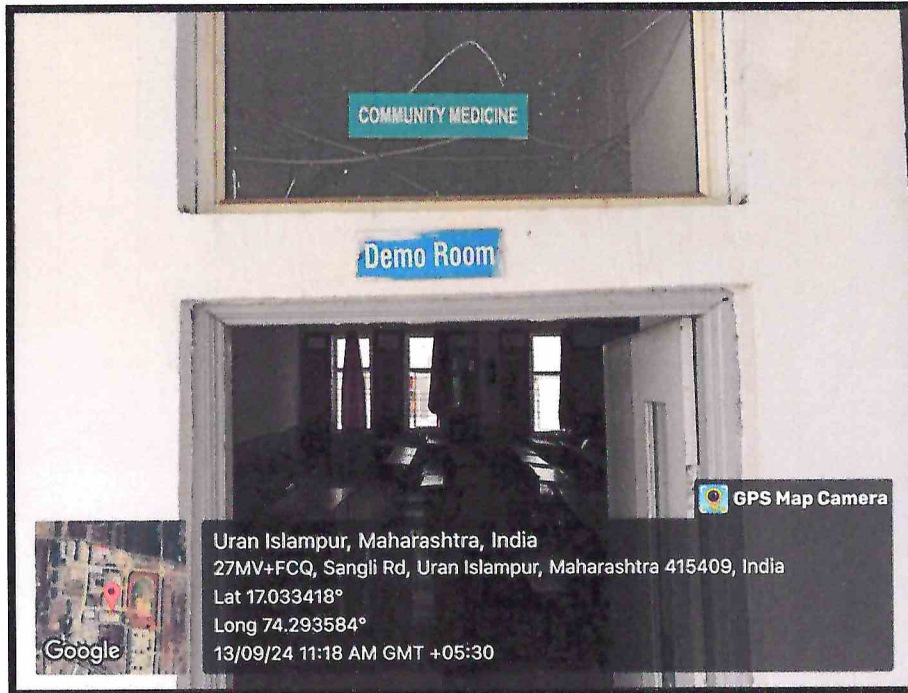

Anatomy Demo Room 3

RK
DEAN
Prakash Institute of Medical
Sciences & Research
URUN-ISLAMPUR. (Sangli)

Anatomy Dissection Hall

DEAN
Prakash Institute of Medical
Sciences & Research
URUN-ISLAMPUR. (Sangli)

Physiology Demo Room

DEAN
Prakash Institute of Medical
Sciences & Research
URUN-ISLAMPUR. (Sangli)

Biochemistry Demo Room

RK
DEAN
Prakash Institute of Medical
Sciences & Research
URUN-ISLAMPUR. (Sangli)

Community Medicine Demo Room

DEAN
Prakash Institute of Medical
Sciences & Research
URUN-ISLAMPUR. (Sangli)

Pharmacology Demo Room

DEAN
Prakash Institute of Medical
Sciences & Research
URUN-ISLAMPUR. (Sangli)

Pathology Demo Room

DEAN
Prakash Institute of Medical
Sciences & Research
URUN-ISLAMPUR. (Sangli)

Forensic Medicine Demo Room

DEAN
Prakash Institute of Medical
Sciences & Research
URUN-ISLAMPUR. (Sangli)

RK
DEAN
Prakash Institute of Medical
Sciences & Research
URUN-ISLAMPUR

Uran Islampur, Maharashtra, India
27JV+W25, Sangli Rd, Uran Islampur, Maharashtra 415409, India
Lat 17.031976°
Long 74.294361°
12/09/24 11:37 AM GMT +05:30